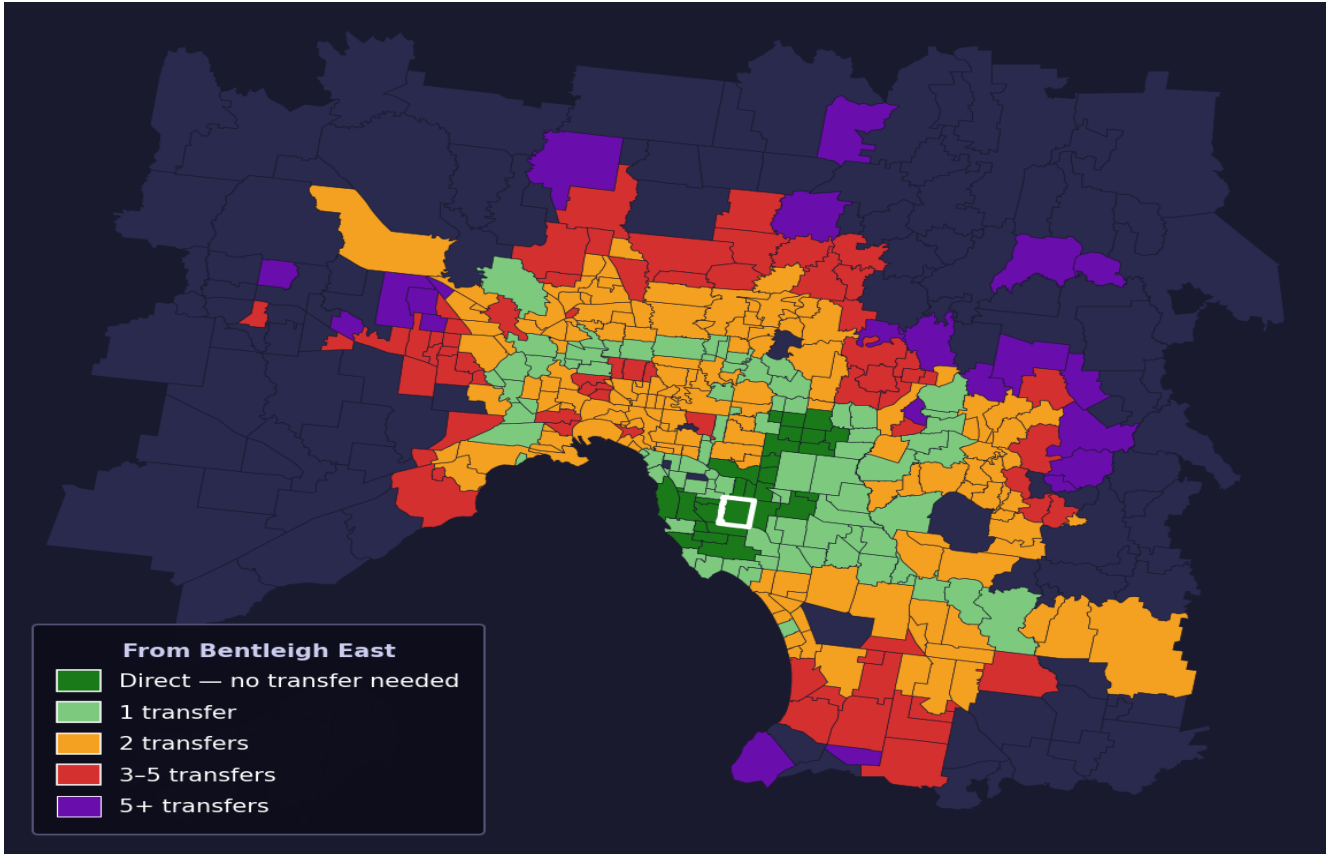

Bentleigh East

Rank #158 of 450 suburbs

Composite 68 /100	Journey Quality 73 /100	Cost Efficiency 53 /100	Connectivity 73 /100
------------------------------------	------------------------------------------	------------------------------------------	---------------------------------------

Direct (0 transfers)	27 of 450
1 transfer	86 of 450
2 transfers	151 of 450
3-5 transfers	70 of 450
5+ transfers	115 of 450

Destination	Time	Single Trip	Weekly
Melbourne CBD	50 min	\$4.00	\$39.63/wk
Frankston	63 min	\$4.89	\$48.21/wk
Melbourne Airport	124 min	\$6.83	
Box Hill	82 min	\$5.18	\$51.61/wk
Dandenong	79 min	\$5.71	\$50.70/wk