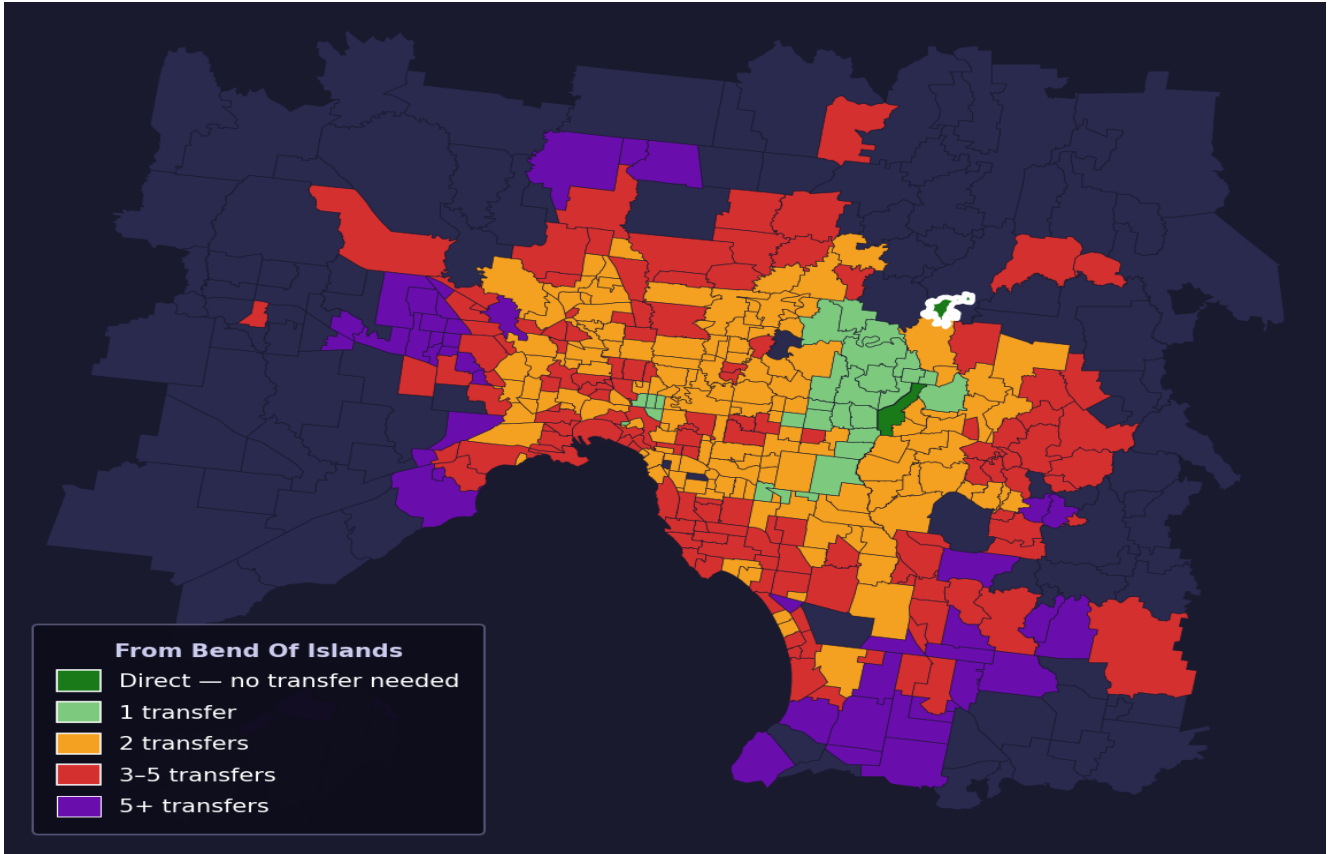

# Bend Of Islands

Rank #309 of 450 suburbs

<b>Composite</b> <b>55</b> <sub>/100</sub>	<b>Journey Quality</b> <b>47</b> <sub>/100</sub>	<b>Cost Efficiency</b> <b>67</b> <sub>/100</sub>	<b>Connectivity</b> <b>58</b> <sub>/100</sub>
---	---	---	--

Direct (0 transfers)	1 of 450
1 transfer	28 of 450
2 transfers	151 of 450
3-5 transfers	136 of 450
5+ transfers	133 of 450

Destination	Time	Single Trip	Weekly
Melbourne CBD	85 min	\$5.03	\$48.28/wk
Frankston	150 min	\$8.02	\$55.99/wk
Melbourne Airport	146 min	\$7.16	
Box Hill	80 min	\$5.54	\$53.51/wk
Dandenong	114 min	\$6.27	\$55.65/wk