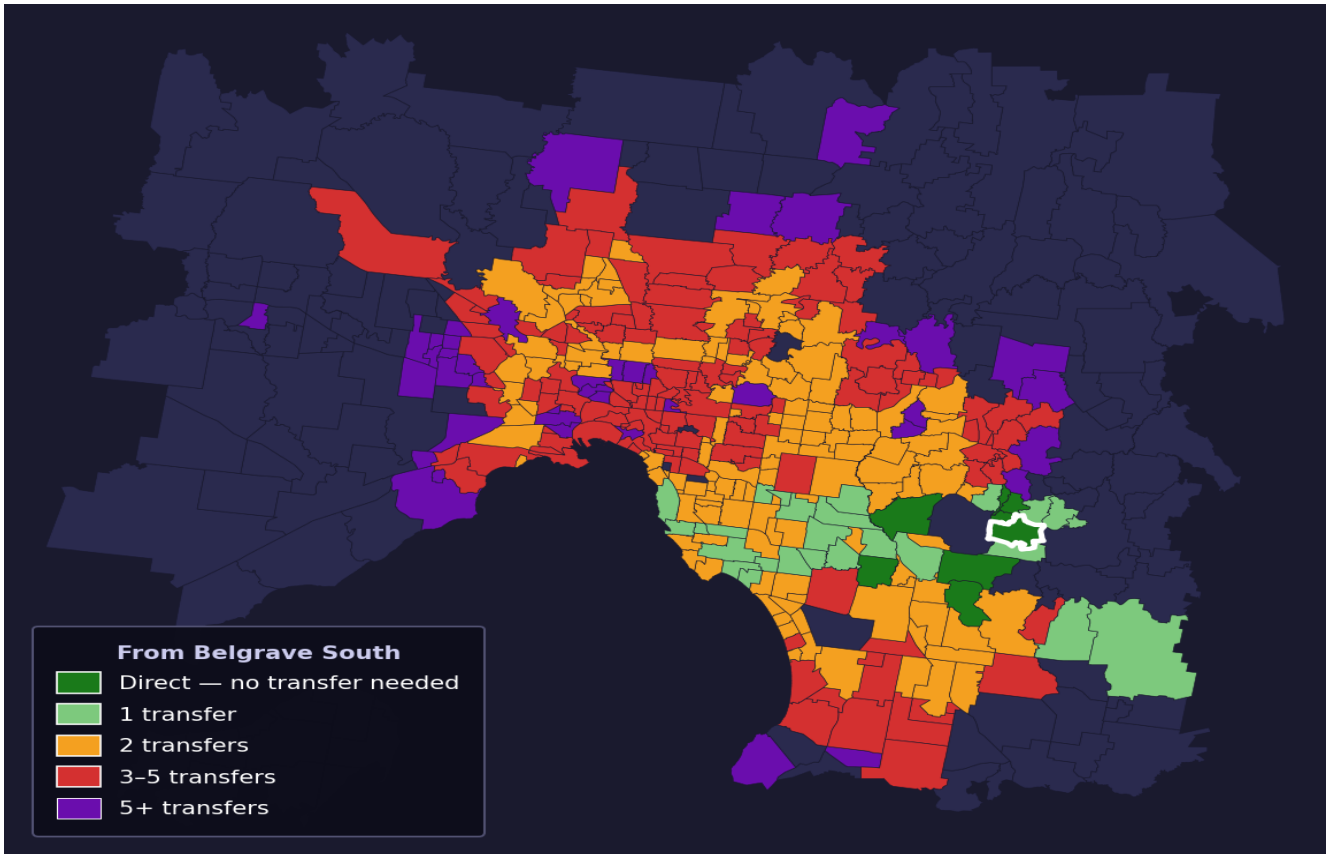

# Belgrave South

Rank #341 of 450 suburbs

<b>Composite</b> <b>52</b> <sub>/100</sub>	<b>Journey Quality</b> <b>42</b> <sub>/100</sub>	<b>Cost Efficiency</b> <b>67</b> <sub>/100</sub>	<b>Connectivity</b> <b>54</b> <sub>/100</sub>
---	---	---	--

Direct (0 transfers)	7 of 450
1 transfer	26 of 450
2 transfers	131 of 450
3-5 transfers	134 of 450
5+ transfers	151 of 450

Destination	Time	Single Trip	Weekly
Melbourne CBD	92 min	\$5.34	\$51.27/wk
Frankston	137 min	\$5.92	\$57.00/wk
Melbourne Airport	160 min	\$7.68	
Box Hill	67 min	\$4.87	\$44.92/wk
Dandenong	100 min	\$5.69	\$56.11/wk