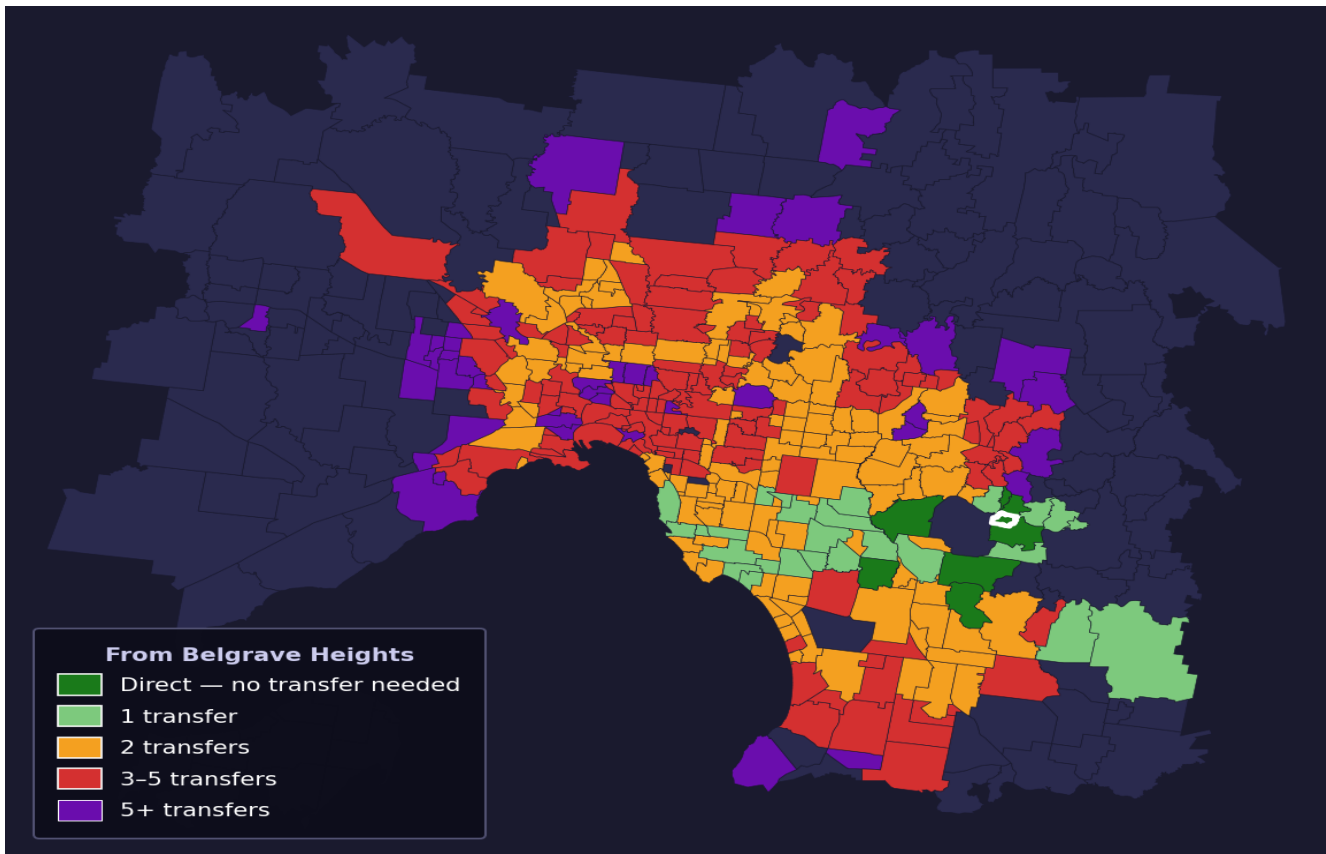

Belgrave Heights

Rank #320 of 450 suburbs

Composite 54 /100	Journey Quality 46 /100	Cost Efficiency 68 /100	Connectivity 54 /100
------------------------------------	--	--	---------------------------------------

Direct (0 transfers)	7 of 450
1 transfer	26 of 450
2 transfers	131 of 450
3-5 transfers	134 of 450
5+ transfers	151 of 450

Destination	Time	Single Trip	Weekly
Melbourne CBD	86 min	\$4.84	\$47.70/wk
Frankston	137 min	\$5.79	\$57.00/wk
Melbourne Airport	154 min	\$7.18	
Box Hill	54 min	\$4.33	\$43.29/wk
Dandenong	100 min	\$5.79	\$57.00/wk