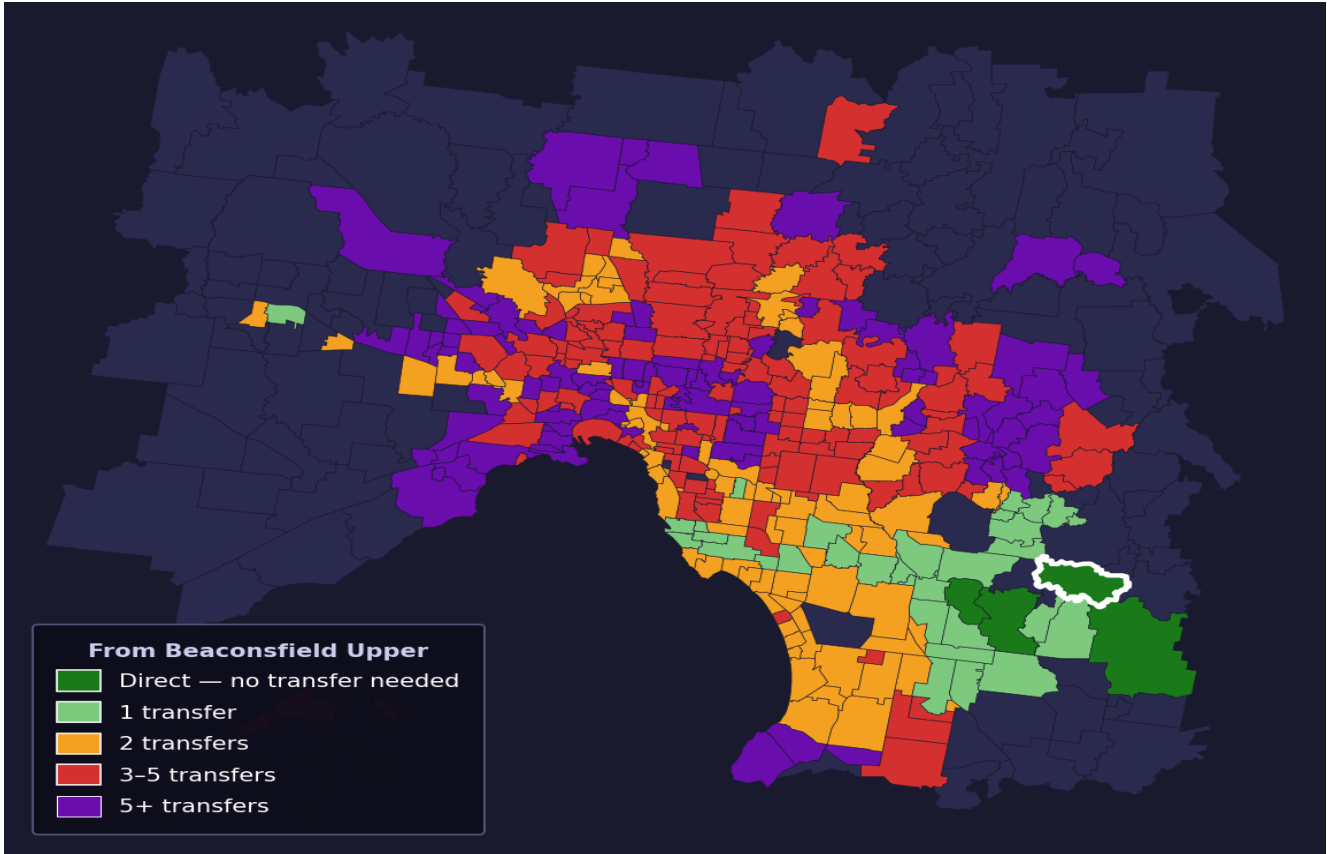

Beaconsfield Upper

Rank #368 of 450 suburbs

Composite 49 /100	Journey Quality 40 /100	Cost Efficiency 64 /100	Connectivity 50 /100
------------------------------------	--	--	---------------------------------------

Direct (0 transfers)	3 of 450
1 transfer	32 of 450
2 transfers	90 of 450
3-5 transfers	135 of 450
5+ transfers	189 of 450

Destination	Time	Single Trip	Weekly
Melbourne CBD	94 min	\$6.16	\$57.00/wk
Frankston	103 min	\$6.33	\$57.00/wk
Melbourne Airport	163 min	\$8.50	
Box Hill	122 min	\$7.84	\$55.35/wk
Dandenong	60 min	\$4.55	\$45.41/wk