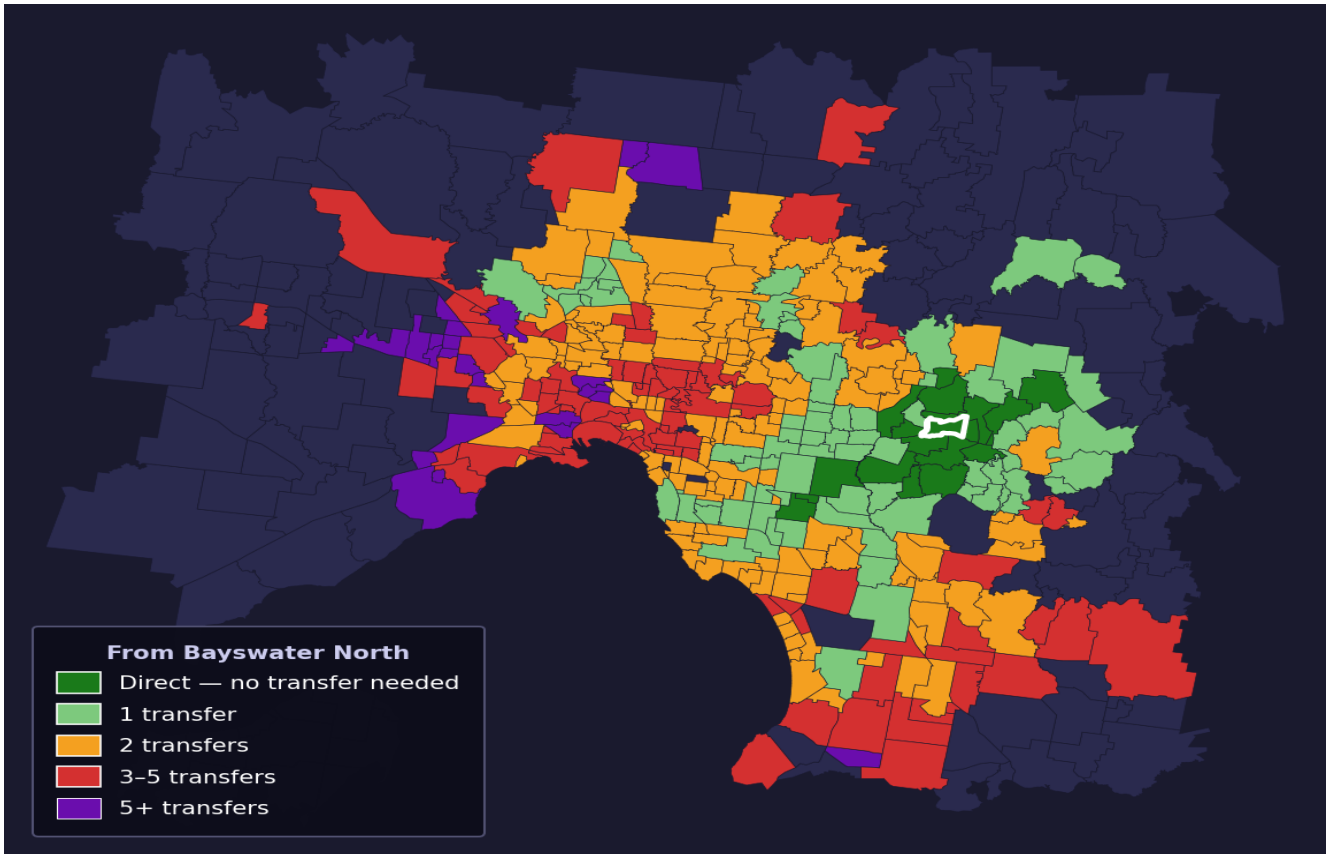

Bayswater North

Rank #219 of 450 suburbs

Composite 62 _{/100}	Journey Quality 59 _{/100}	Cost Efficiency 60 _{/100}	Connectivity 68 _{/100}
---	---	---	--

Direct (0 transfers)	18 of 450
1 transfer	75 of 450
2 transfers	147 of 450
3-5 transfers	89 of 450
5+ transfers	120 of 450

Destination	Time	Single Trip	Weekly
Melbourne CBD	68 min	\$4.73	\$46.29/wk
Frankston	111 min	\$5.00	\$50.00/wk
Melbourne Airport	135 min	\$7.03	
Box Hill	32 min	\$3.80	\$37.96/wk
Dandenong	77 min	\$5.01	\$50.09/wk