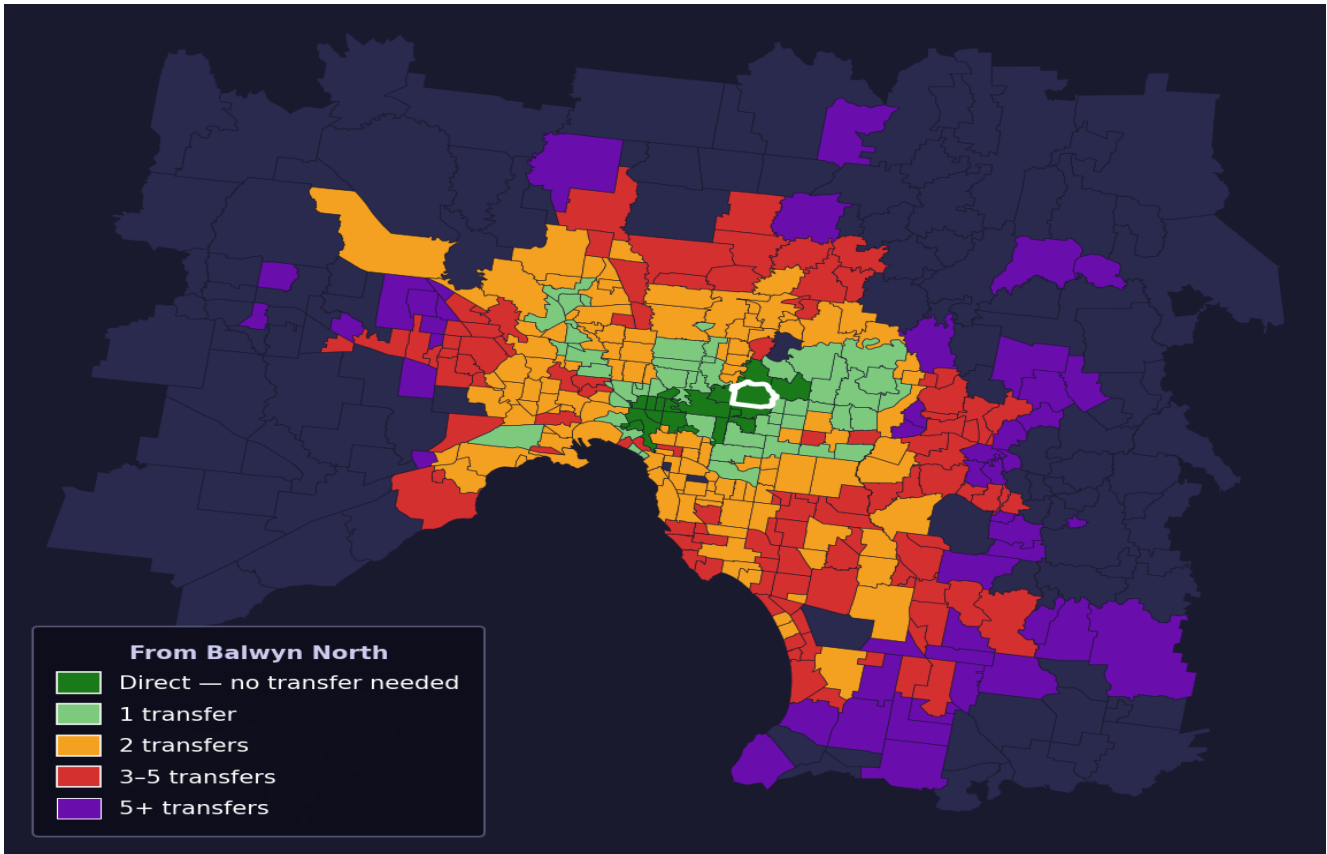

Balwyn North

Rank #196 of 450 suburbs

Composite 65 _{/100}	Journey Quality 76 _{/100}	Cost Efficiency 48 _{/100}	Connectivity 61 _{/100}
---	---	---	--

Direct (0 transfers)	19 of 450
1 transfer	52 of 450
2 transfers	123 of 450
3-5 transfers	105 of 450
5+ transfers	150 of 450

Destination	Time	Single Trip	Weekly
Melbourne CBD	46 min	\$4.03	\$40.30/wk
Frankston	124 min	\$8.05	\$57.00/wk
Melbourne Airport	107 min	\$6.29	
Box Hill	53 min	\$5.35	\$52.76/wk
Dandenong	116 min	\$8.01	\$57.00/wk