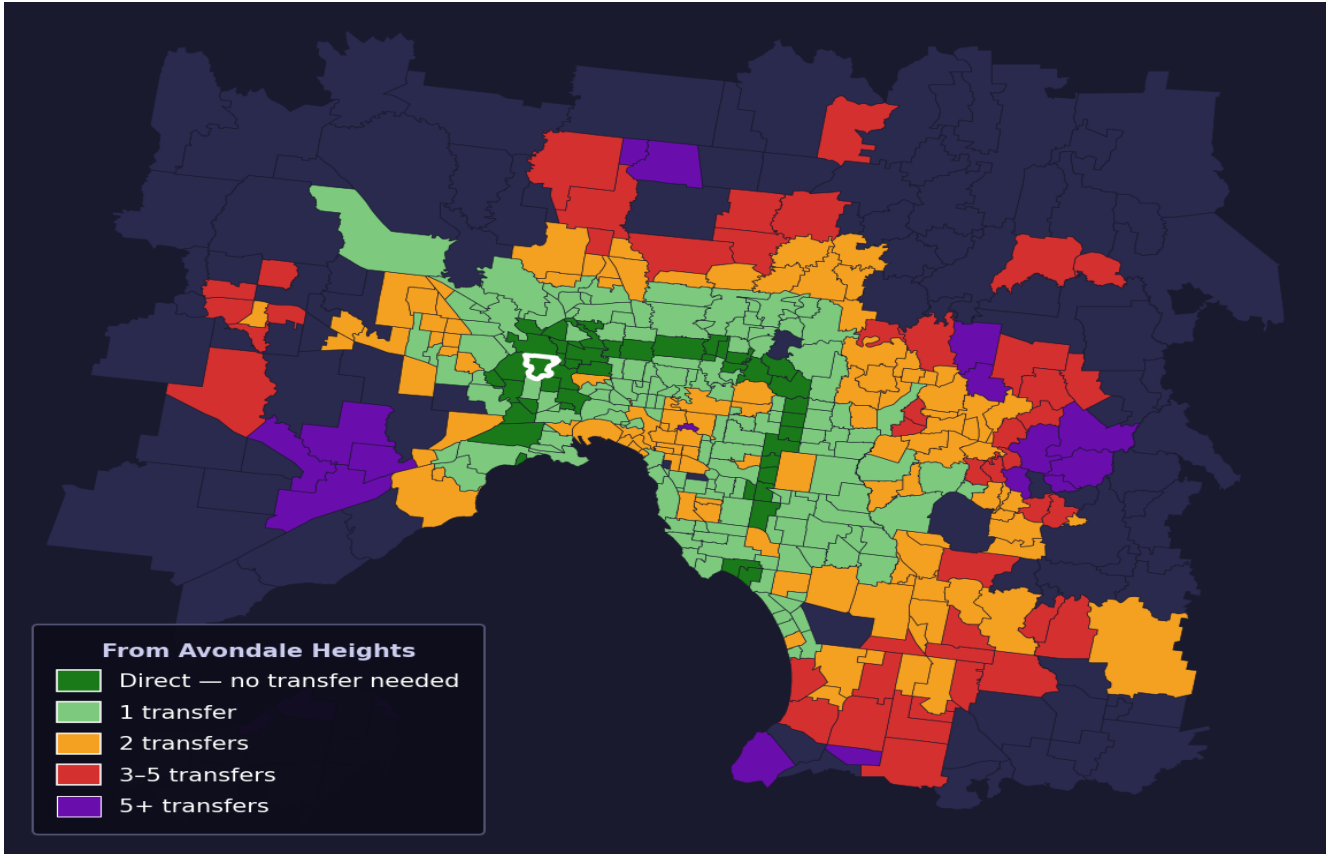

Avondale Heights

Rank #151 of 450 suburbs

Composite 68 /100	Journey Quality 60 /100	Cost Efficiency 61 /100	Connectivity 86 /100
------------------------------------	--	--	---------------------------------------

Transfers	Count
Direct (0 transfers)	45 of 450
1 transfer	153 of 450
2 transfers	109 of 450
3-5 transfers	46 of 450
5+ transfers	96 of 450

Destination	Time	Single Trip	Weekly
Melbourne CBD	67 min	\$4.41	\$44.10/wk
Frankston	154 min	\$9.68	\$57.00/wk
Melbourne Airport	106 min	\$5.86	
Box Hill	112 min	\$6.14	\$51.43/wk
Dandenong	134 min	\$8.42	\$57.00/wk