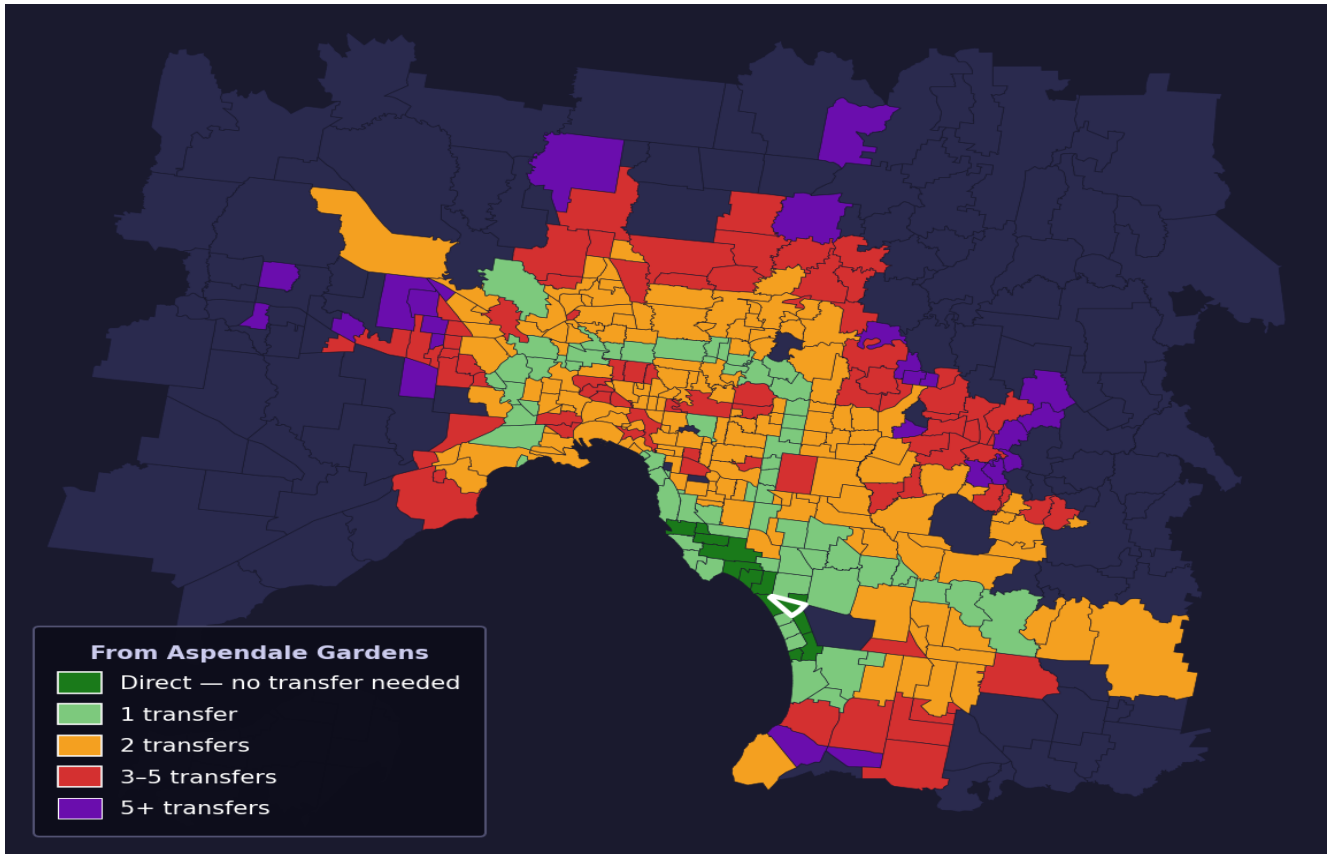

Aspendale Gardens

Rank #292 of 450 suburbs

Composite 57 _{/100}	Journey Quality 48 _{/100}	Cost Efficiency 62 _{/100}	Connectivity 66 _{/100}
---	---	---	--

Direct (0 transfers)	12 of 450
1 transfer	69 of 450
2 transfers	159 of 450
3-5 transfers	80 of 450
5+ transfers	129 of 450

Destination	Time	Single Trip	Weekly
Melbourne CBD	84 min	\$5.96	\$54.28/wk
Frankston	55 min	\$4.57	\$45.68/wk
Melbourne Airport	161 min	\$9.32	
Box Hill	98 min	\$5.27	\$51.88/wk
Dandenong	71 min	\$5.38	\$51.88/wk