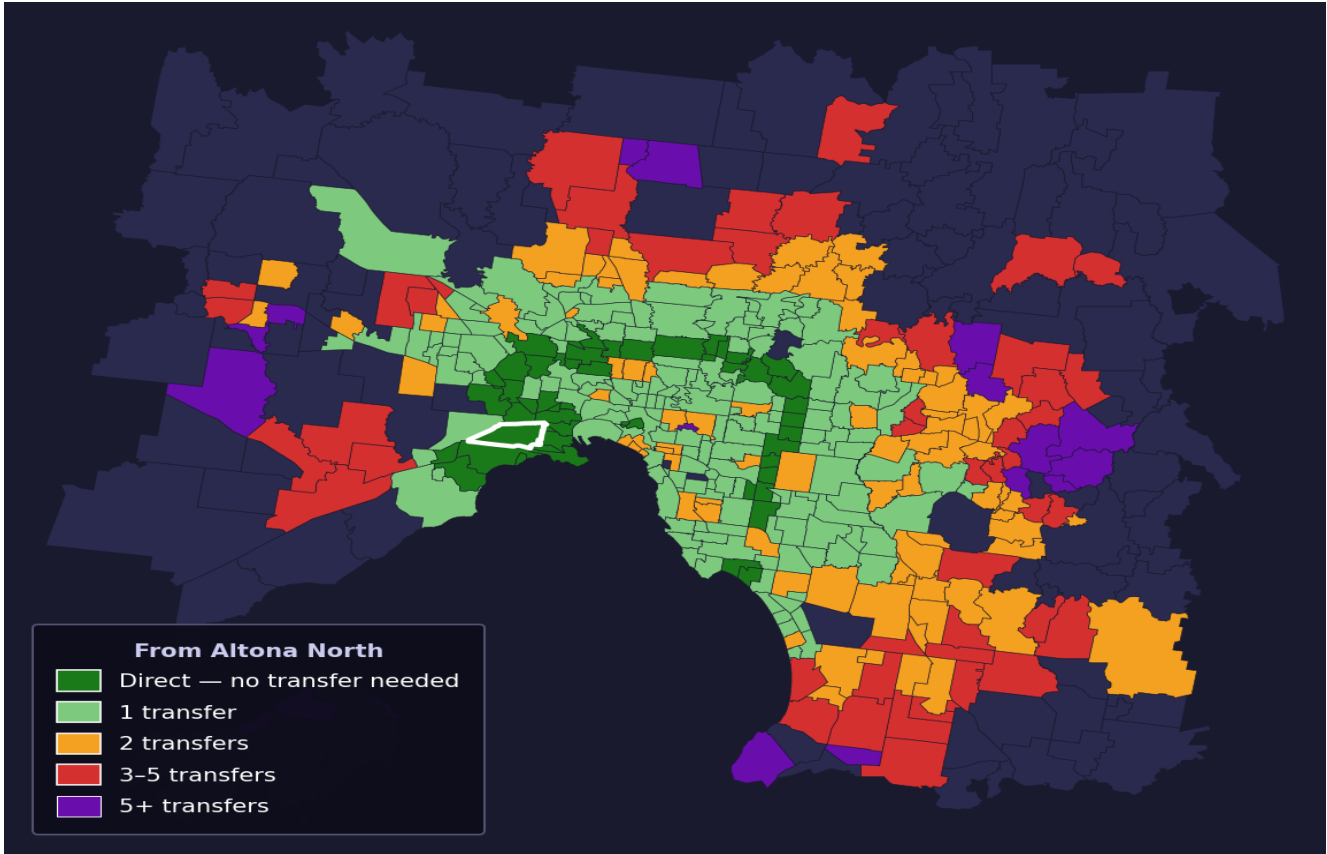

Altona North

Rank #244 of 450 suburbs

Composite 60 /100	Journey Quality 40 /100	Cost Efficiency 65 /100	Connectivity 88 /100
------------------------------------	--	--	---------------------------------------

Direct (0 transfers)	51 of 450
1 transfer	168 of 450
2 transfers	86 of 450
3-5 transfers	49 of 450
5+ transfers	95 of 450

Destination	Time	Single Trip	Weekly
Melbourne CBD	94 min	\$6.04	\$57.00/wk
Frankston	159 min	\$9.00	\$57.00/wk
Melbourne Airport	93 min	\$5.70	
Box Hill	140 min	\$4.03	\$40.30/wk
Dandenong	145 min	\$9.00	\$57.00/wk