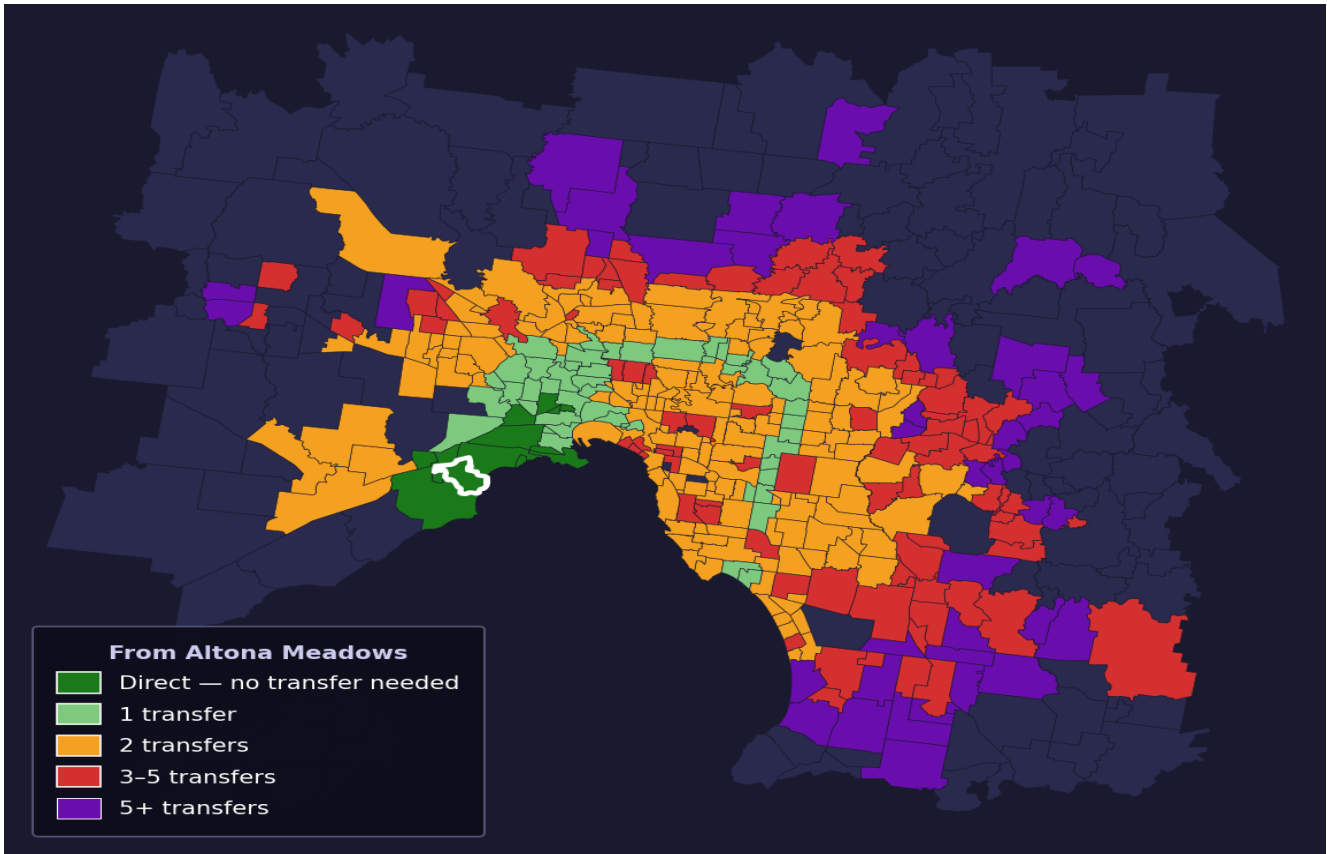

Altona Meadows

Rank #227 of 450 suburbs

Composite 62 /100	Journey Quality 62 /100	Cost Efficiency 60 /100	Connectivity 63 /100
------------------------------------	--	--	---------------------------------------

Direct (0 transfers)	13 of 450
1 transfer	50 of 450
2 transfers	162 of 450
3-5 transfers	86 of 450
5+ transfers	138 of 450

Destination	Time	Single Trip	Weekly
Melbourne CBD	65 min	\$4.46	\$44.32/wk
Frankston	133 min	\$8.18	\$57.00/wk
Melbourne Airport	103 min	\$6.17	
Box Hill	113 min	\$6.05	\$54.55/wk
Dandenong	127 min	\$8.46	\$57.00/wk