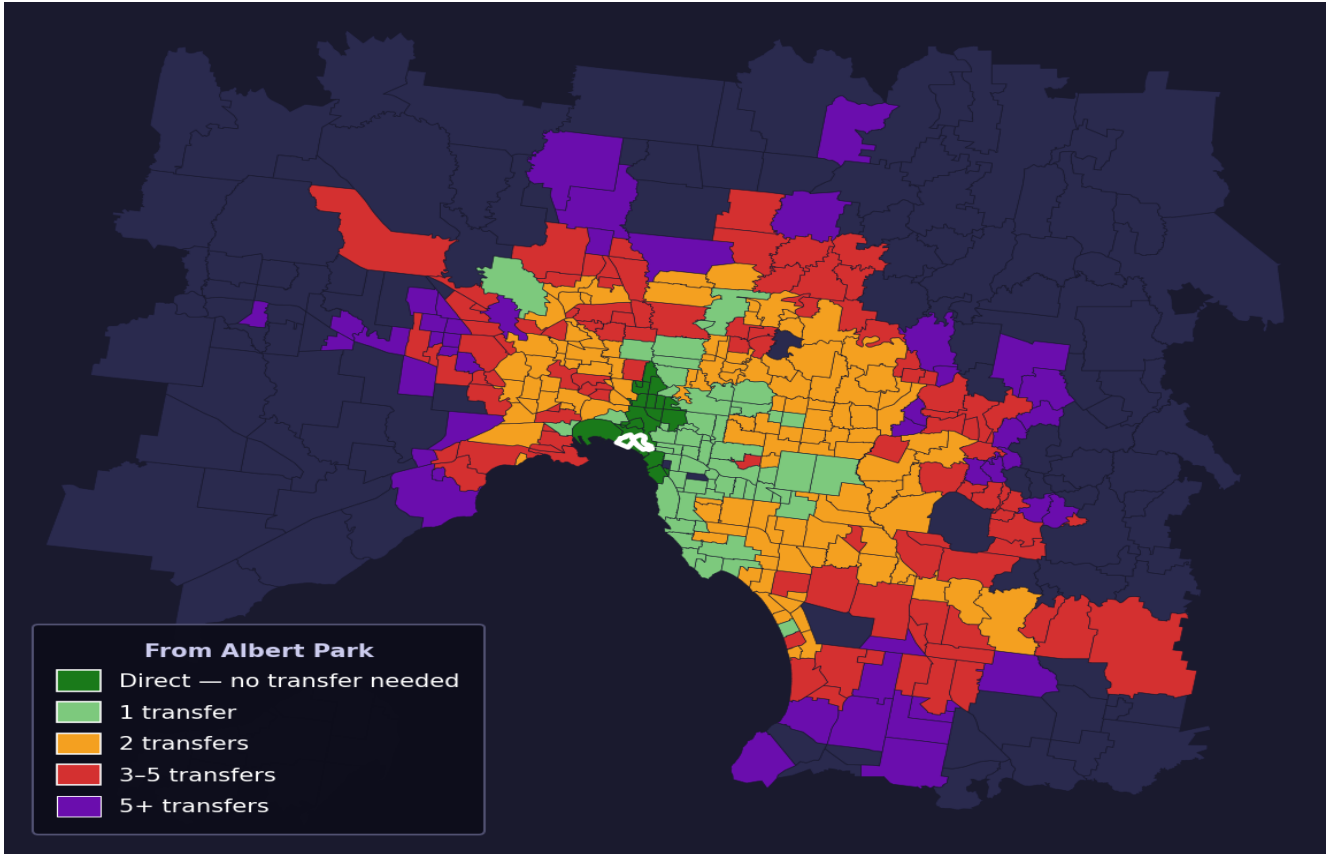

Albert Park

Rank #190 of 450 suburbs

Composite 66 /100	Journey Quality 92 /100	Cost Efficiency 24 /100	Connectivity 61 /100
------------------------------------	--	--	---------------------------------------

Direct (0 transfers)	20 of 450
1 transfer	58 of 450
2 transfers	117 of 450
3-5 transfers	102 of 450
5+ transfers	152 of 450

Destination	Time	Single Trip	Weekly
Melbourne CBD	24 min	\$3.14	\$31.40/wk
Frankston	101 min	\$6.93	\$57.00/wk
Melbourne Airport	74 min	\$5.17	
Box Hill	75 min	\$5.17	\$51.70/wk
Dandenong	90 min	\$5.48	\$54.80/wk