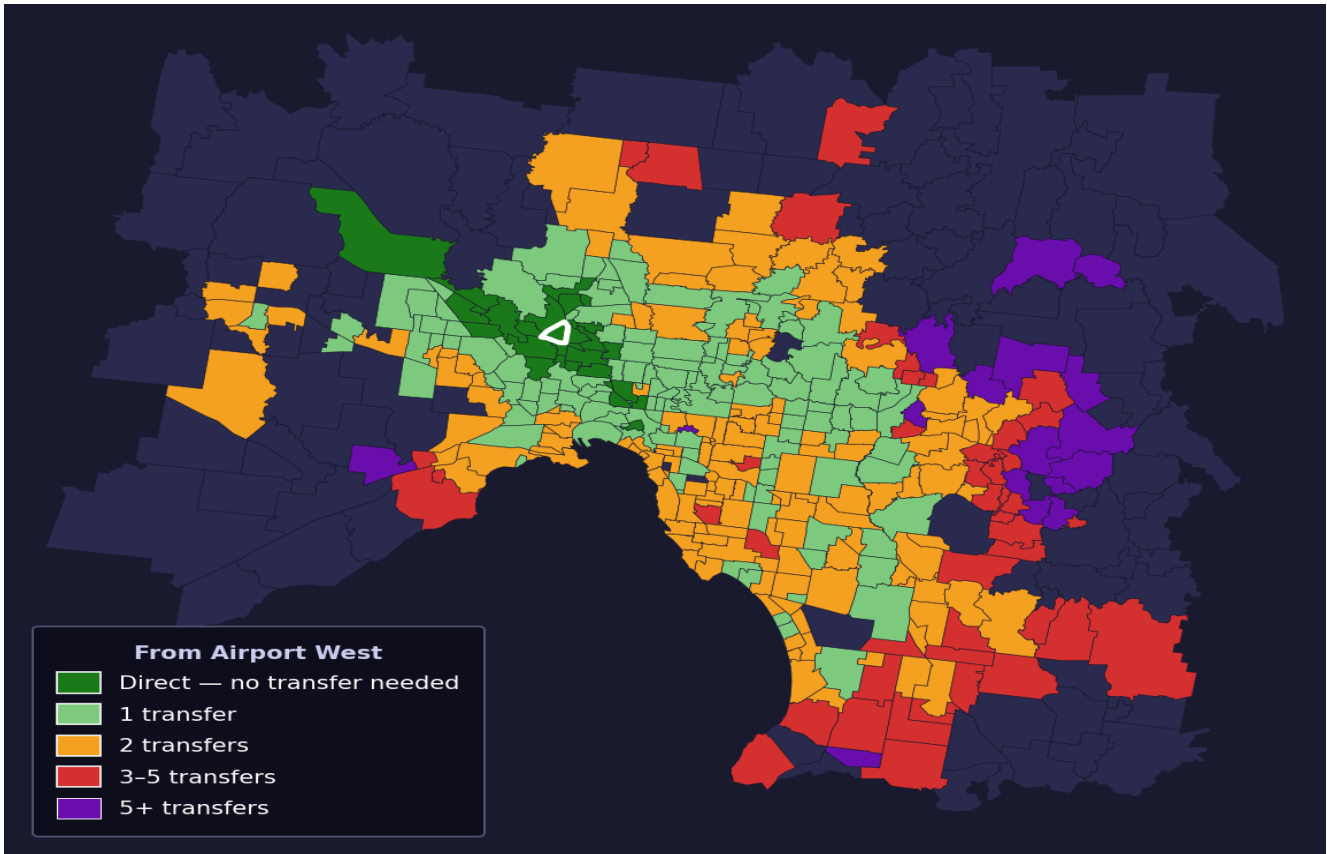

# Airport West

Rank #140 of 450 suburbs

<b>Composite</b> <b>69</b> <sub>/100</sub>	<b>Journey Quality</b> <b>67</b> <sub>/100</sub>	<b>Cost Efficiency</b> <b>58</b> <sub>/100</sub>	<b>Connectivity</b> <b>81</b> <sub>/100</sub>
---	---	---	--

<b>Direct (0 transfers)</b>	<b>29 of 450</b>
<b>1 transfer</b>	<b>129 of 450</b>
<b>2 transfers</b>	<b>144 of 450</b>
<b>3-5 transfers</b>	<b>46 of 450</b>
<b>5+ transfers</b>	<b>101 of 450</b>

Destination	Time	Single Trip	Weekly
Melbourne CBD	58 min	\$4.15	\$41.54/wk
Frankston	140 min	\$7.94	\$57.00/wk
Melbourne Airport	77 min	\$4.59	
Box Hill	103 min	\$5.91	\$57.00/wk
Dandenong	130 min	\$7.52	\$57.00/wk